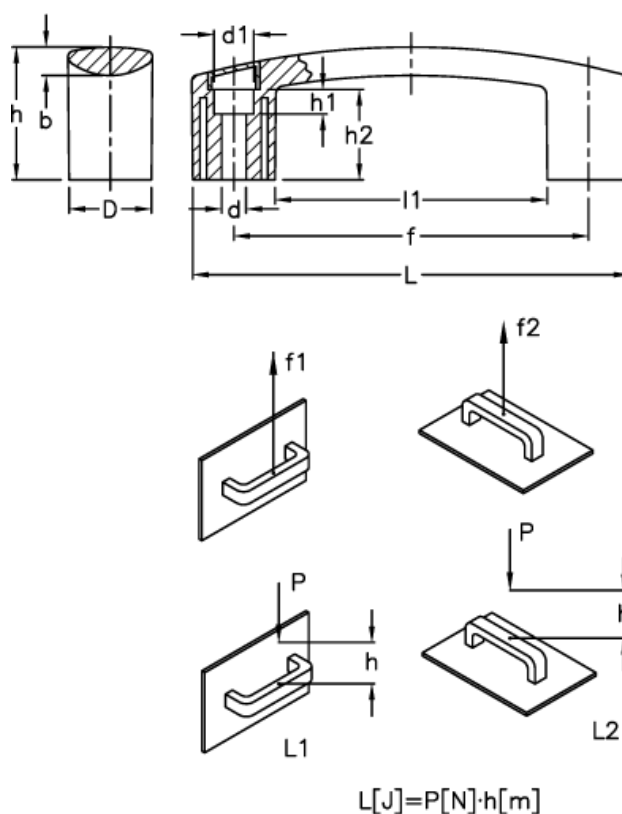

Data Sheet

Article number: 23052602115
Description: E+G Bridge handle
EBP.140-8-C5 Light blue

Measures

| | | | |
|--------|--------------|--------|---------|
| b | = 8.5 | h1 | = 8.5 |
| d | = 8.5 | h2 | = 26.5 |
| D | = 26.0 | L | = 144.0 |
| d1 | = 13.5 | l1 | = 92.0 |
| f | = 117 +/-0,5 | L1 (J) | = 10 |
| F1 (N) | = 2700 | L2 (J) | = 4 |
| F2 (N) | = 1800 | | |
| h | = 39 | | |